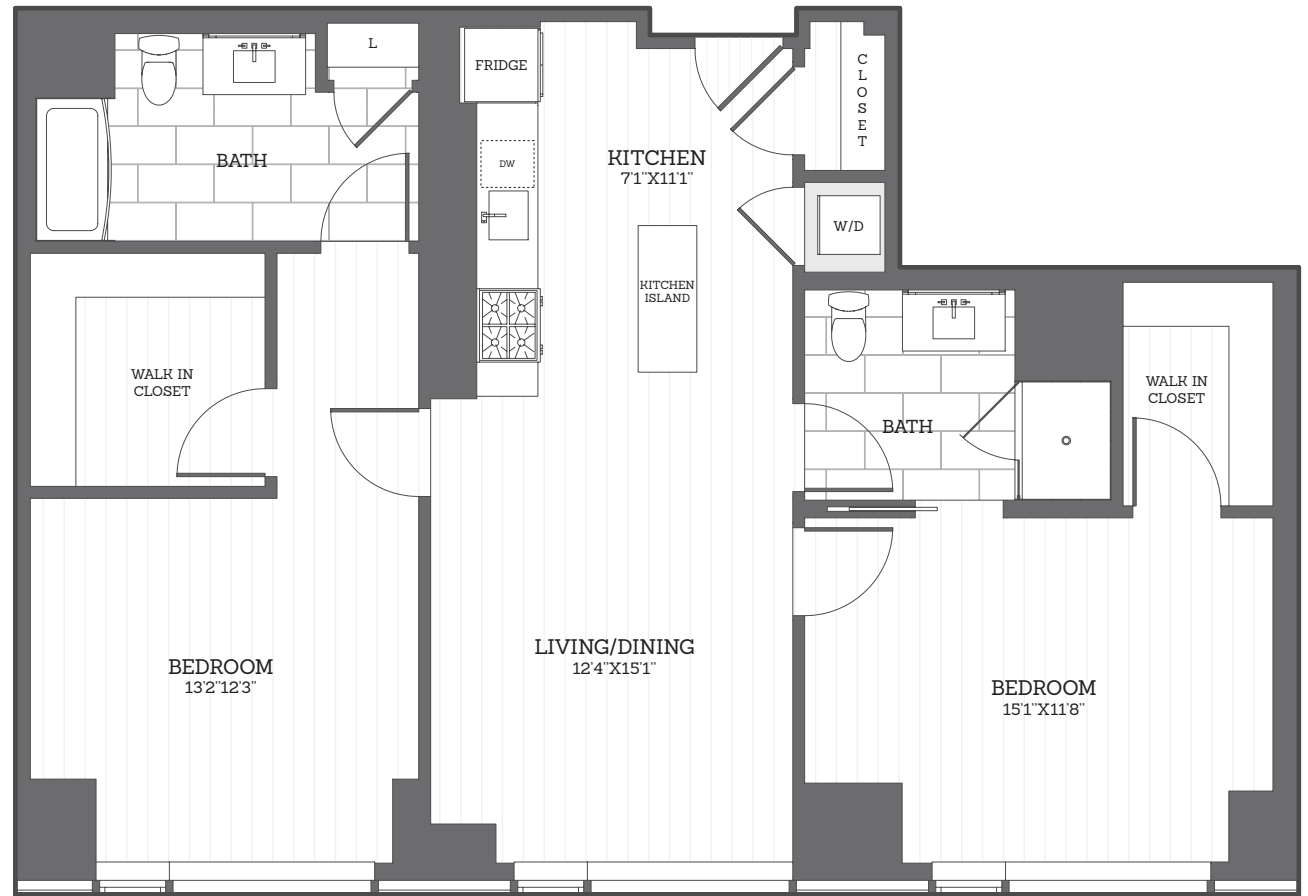

30 ·
DAL
TON

TWO BED
UNIT G | 1,181SF

APARTMENT NUMBER

RENT

DATE AVAILABLE

Elevations and floor plans are artist's renderings and are shown for illustration purposes only. All square feet are approximate only. 🏠 📏

30 DALTON STREET | BOSTON MA | 02115
617-702-9466 | 30DALTON.COM

FLOORS 22-24