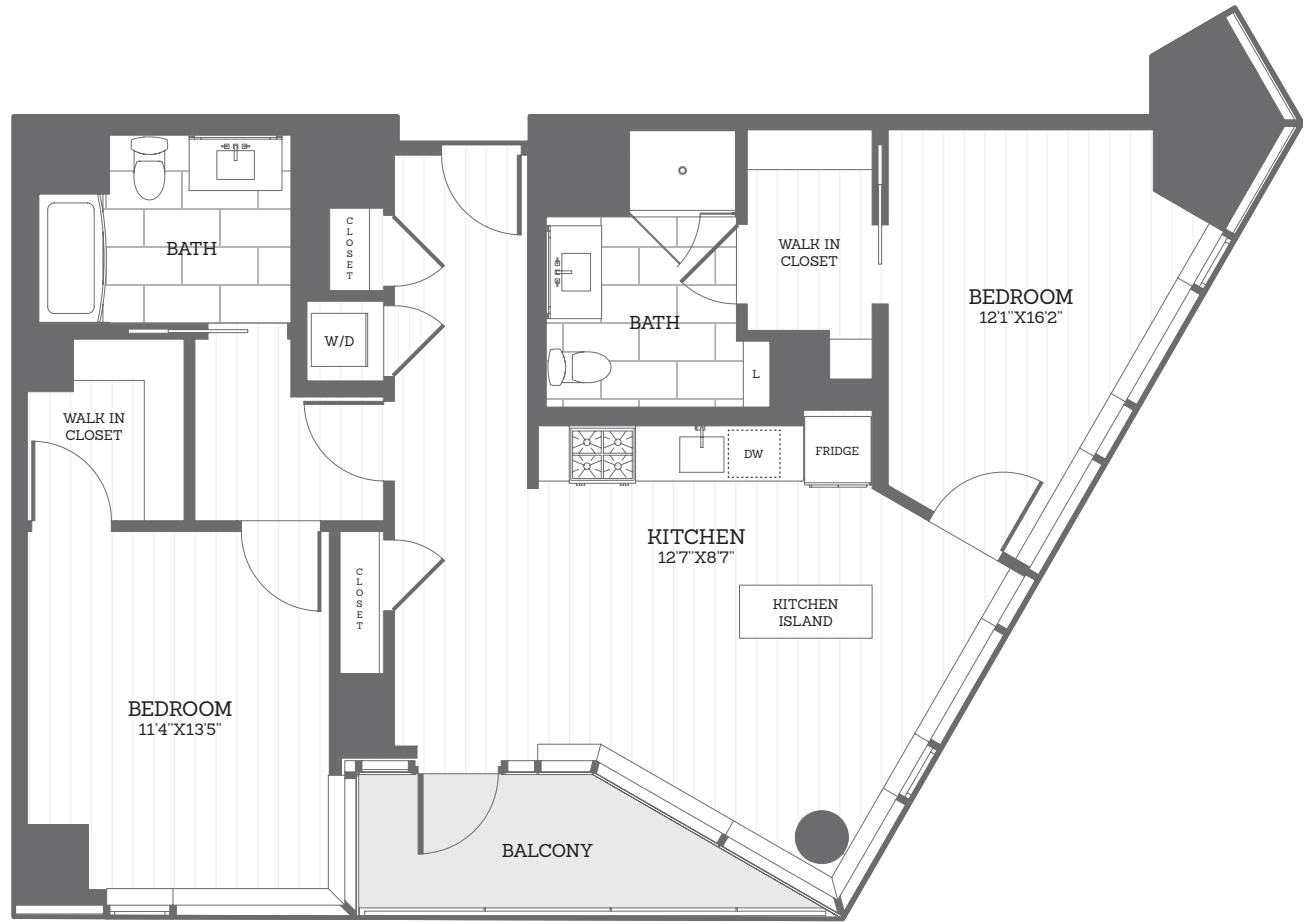

30 ·
DALTON

TWO BED
UNIT E2 | 1,106SF

APARTMENT NUMBER

RENT

DATE AVAILABLE

Elevations and floor plans are artist's renderings and are shown for illustration purposes only. All square feet are approximate only. ㊦ ㊧

FLOORS 22-24