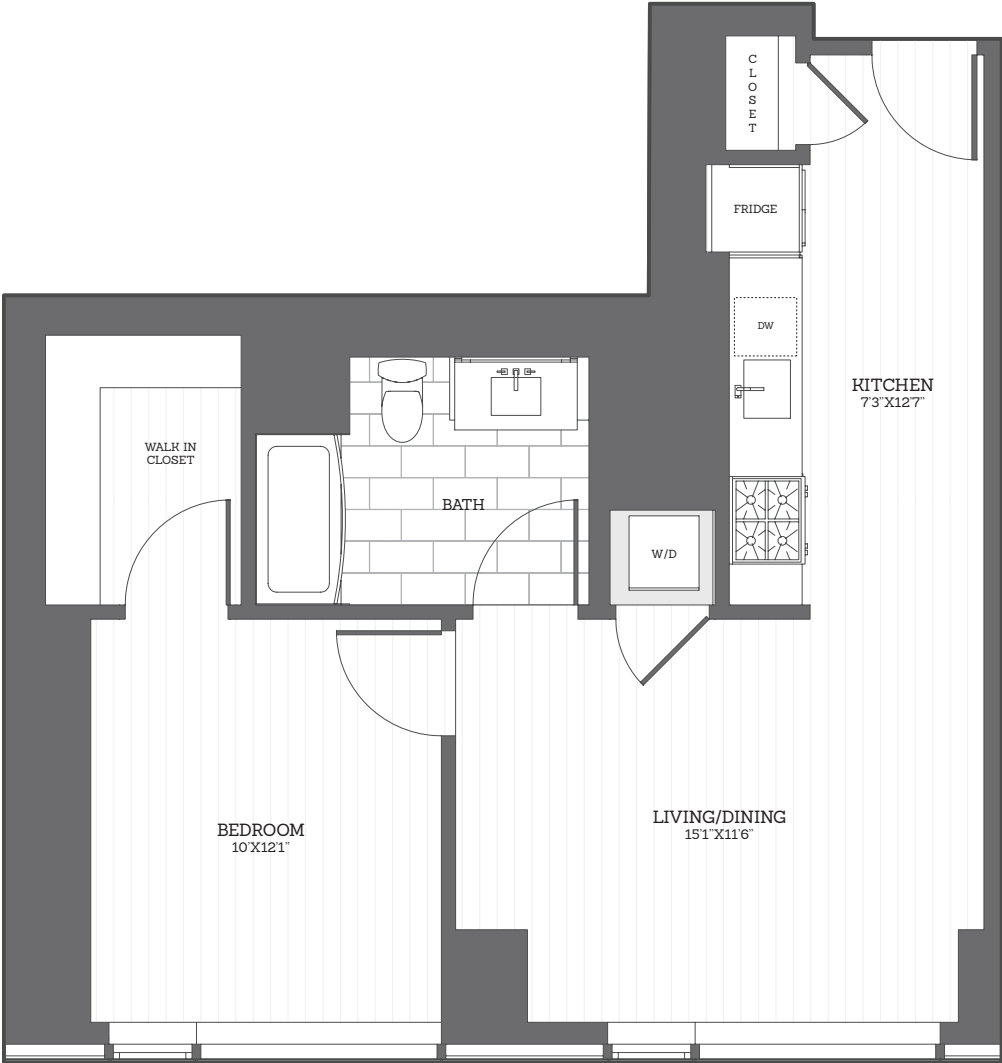

30 ·
DAL
TON

ONE BED
UNIT D2 | 655SF

APARTMENT NUMBER

RENT

DATE AVAILABLE

Elevations and floor plans are artist's renderings and are shown for illustration purposes only. All square feet are approximate only. 🏠 📏

30 DALTON STREET | BOSTON MA | 02115
617-702-9466 | 30DALTON.COM

FLOORS 22-24