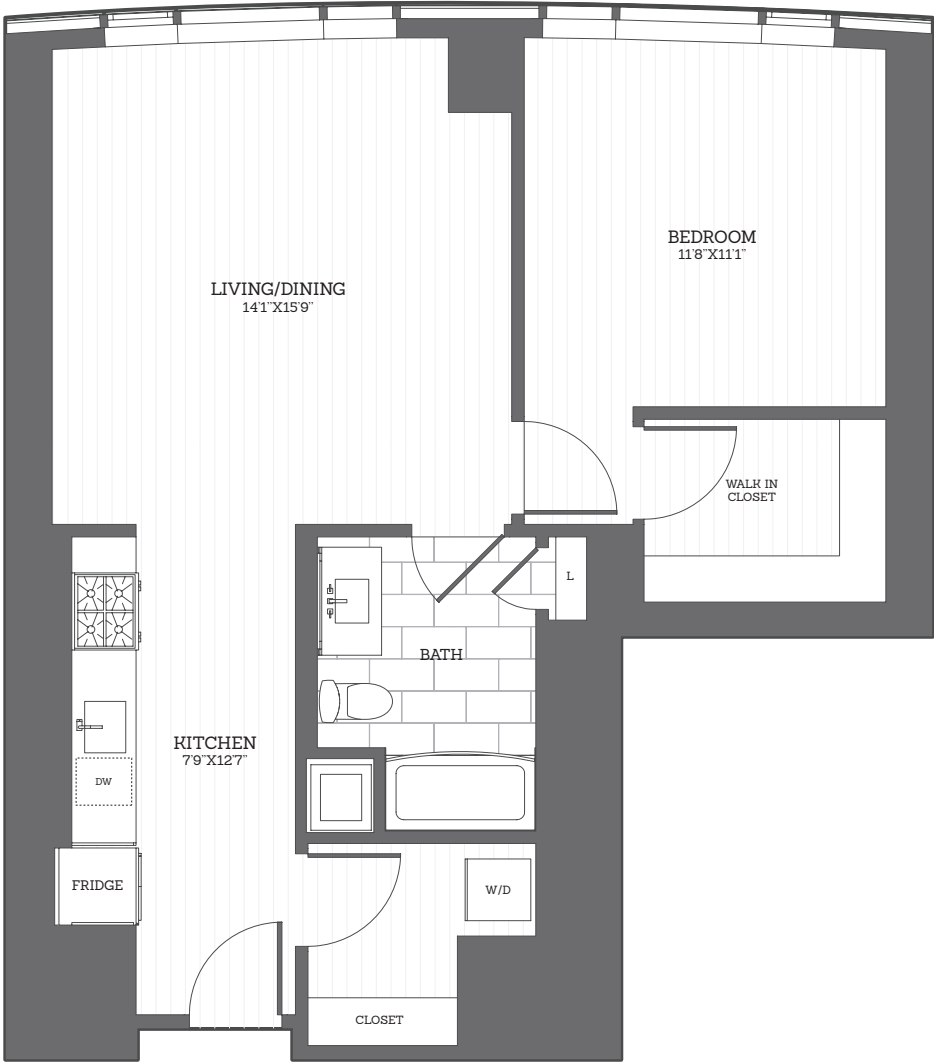

30 ·
DAL
TON

ONE BED
UNIT C1 | 811SF

APARTMENT NUMBER

RENT

DATE AVAILABLE

Elevations and floor plans are artist's renderings and are shown for illustration purposes only. All square feet are approximate only. © 5

30 DALTON STREET | BOSTON MA | 02115
617-702-9466 | 30DALTON.COM

FLOOR 5