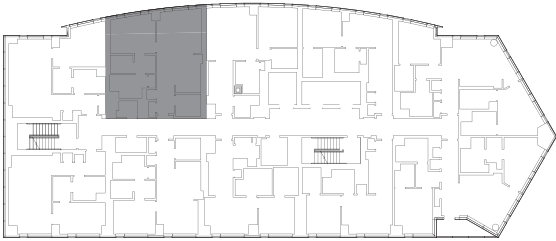

30 ·
DAL
TON

ONE BED
UNIT B1 | 854SF

APARTMENT NUMBER

RENT

DATE AVAILABLE

Elevations and floor plans are artist's renderings and are shown for illustration purposes only. All square feet are approximate only. © 5

30 DALTON STREET | BOSTON MA | 02115
617-702-9466 | 30DALTON.COM

FLOOR 6