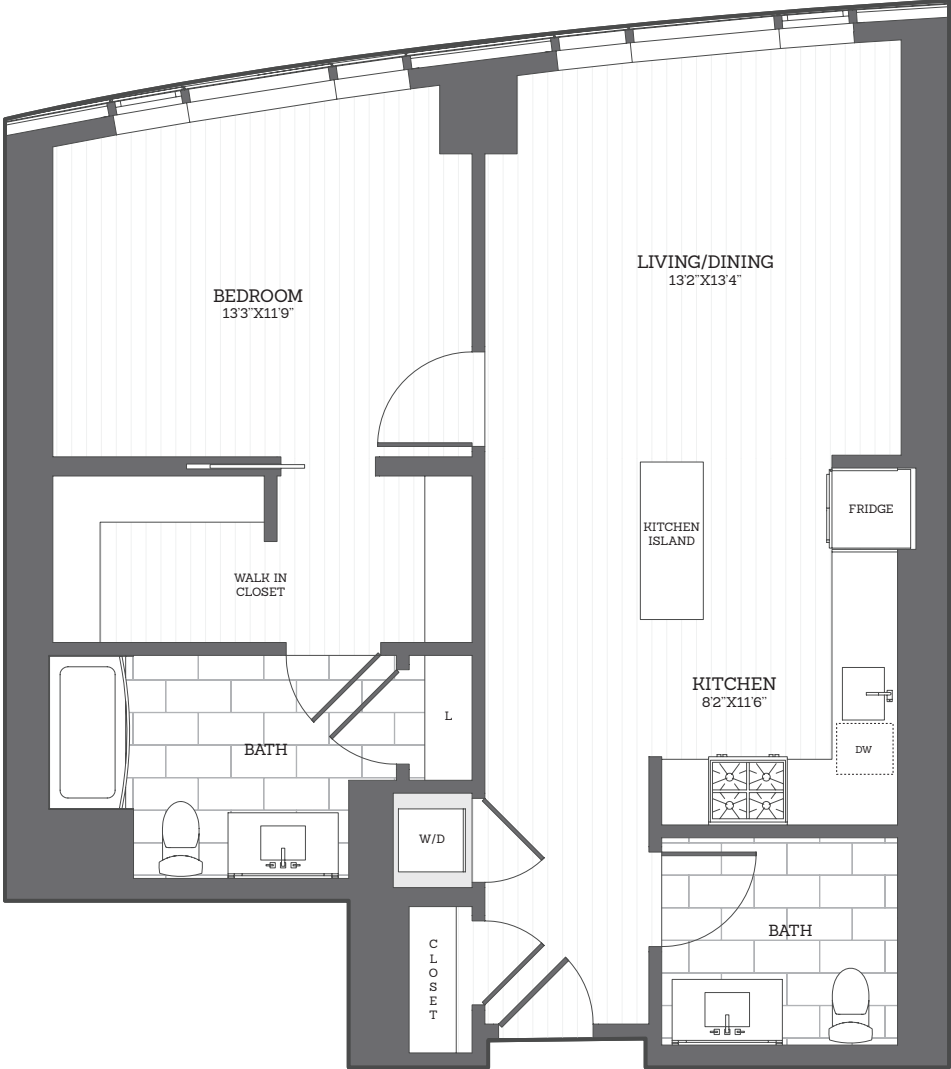

30 ·
DAL
TON

ONE BED
UNIT B1 | 854SF

APARTMENT NUMBER

RENT

DATE AVAILABLE

Elevations and floor plans are artist's renderings and are shown for illustration purposes only. All square feet are approximate only. © 5

30 DALTON STREET | BOSTON MA | 02115
617-702-9466 | 30DALTON.COM

FLOORS 22-24