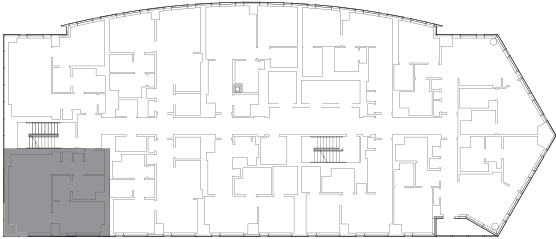

30 ·
DAL
TON

ONE BED
UNIT A4 | 809SF

APARTMENT NUMBER

RENT

DATE AVAILABLE

Elevations and floor plans are artist's renderings and are shown for illustration purposes only. All square feet are approximate only. © 5

30 DALTON STREET | BOSTON MA | 02115
617-702-9466 | 30DALTON.COM

FLOORS 6-7