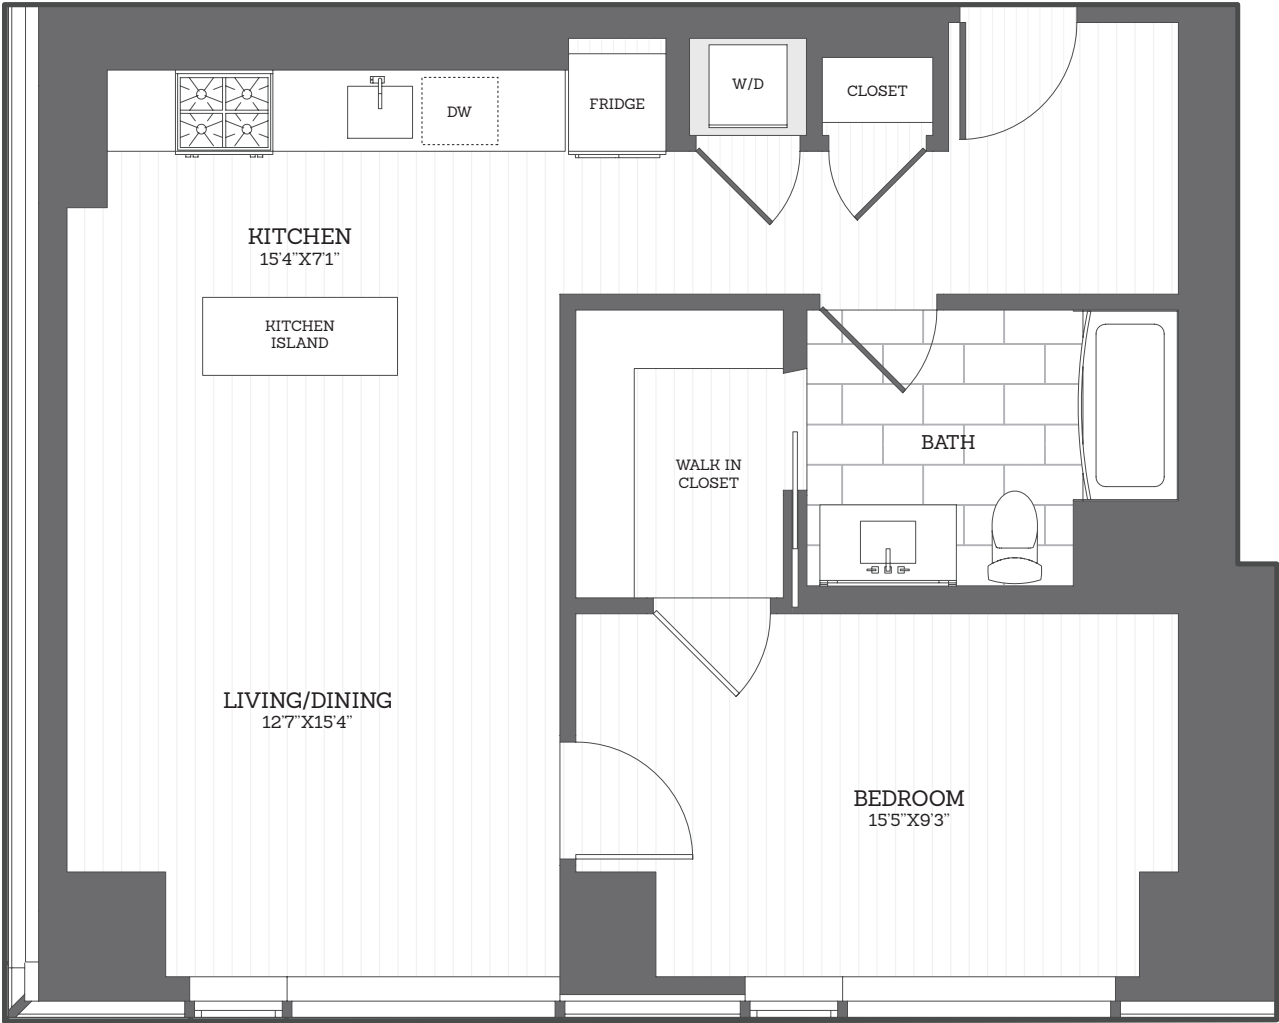

30 ·
DAL
TON

ONE BED
UNIT A4 | 809SF

APARTMENT NUMBER

RENT

DATE AVAILABLE

Elevations and floor plans are artist's renderings and are shown for illustration purposes only. All square feet are approximate only. © 5

30 DALTON STREET | BOSTON MA | 02115
617-702-9466 | 30DALTON.COM

FLOORS 6-7